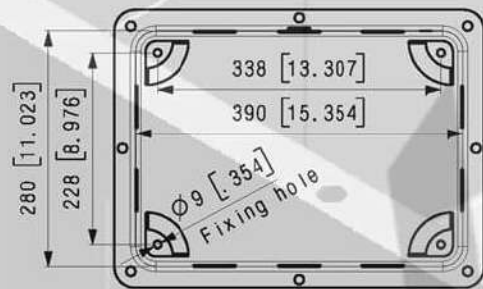

Steel Tanks for Hydraulic Power Units

25 Liter Dimensional Data

Weldless Steel Tank 25 Liter (6,6 Gallon)

mm [in]

Lid 25 Liter (6,6 Gallon)