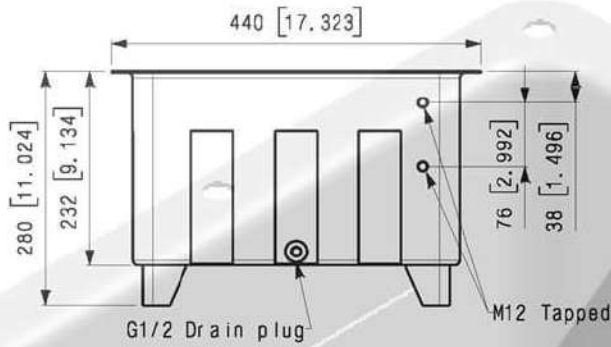

Steel Tanks for Hydraulic Power Units

25 Liter Dimensional Data

Weldless Steel Tank 25 Liter (6,6 Gallon)

mm [in]

Lid 25 Liter (6,6 Gallon)