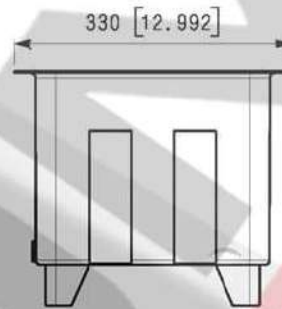

Steel Tanks for Hydraulic Power Units

25 Liter Dimensional Data

Weldless Steel Tank 25 Liter (6,6 Gallon)

mm [in]

Lid 25 Liter (6,6 Gallon)